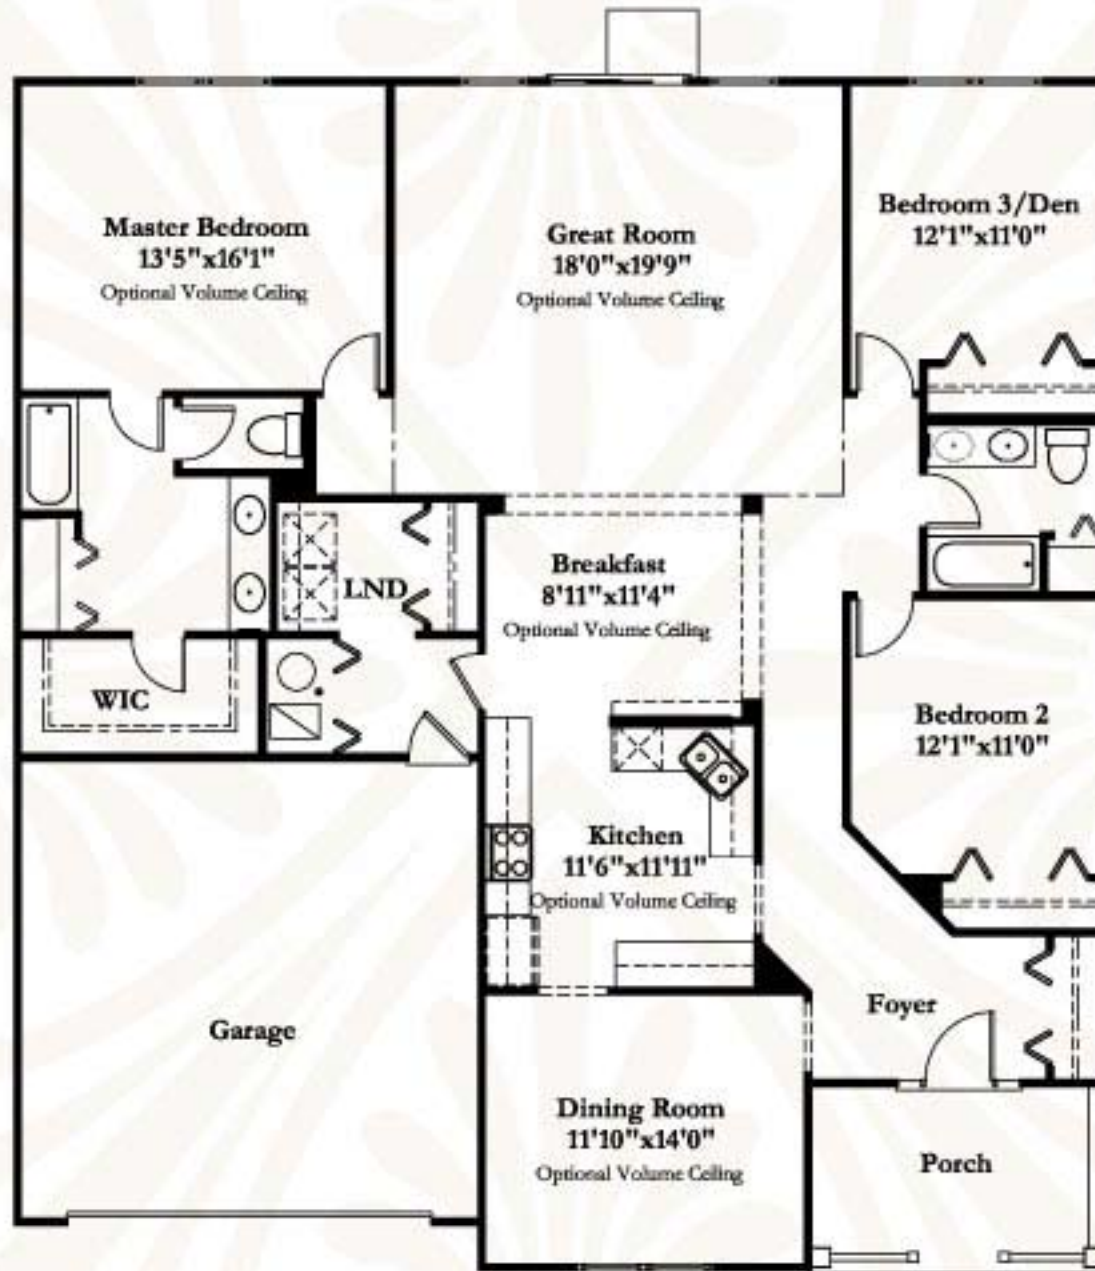

The Ashwood

Included Plan

Standard Floor Plan

West Point Gardens policy of continual improvement in design and construction requires that dimensions are approximate and subject to change. Specifications, equipment and prices may be subject to change by the developer without notice. Renderings are artist's conception only. Some optional features may be shown. 306