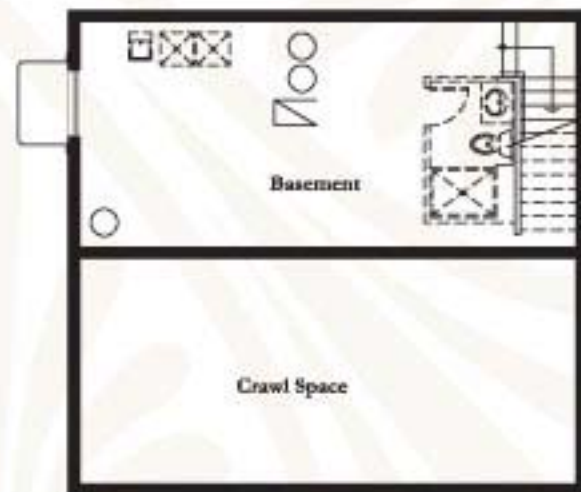

The Dartmouth

Included Plan

Standard First Floor

Standard 2nd Floor

Standard Basement with Crawl Space

West Point Gardens policy of continual improvement in design and construction requires that dimensions are approximate and subject to change. Specifications, equipment and prices may be subject to change by the developer without notice. Renderings are artist's conception only. Some optional features may be shown. 3.06