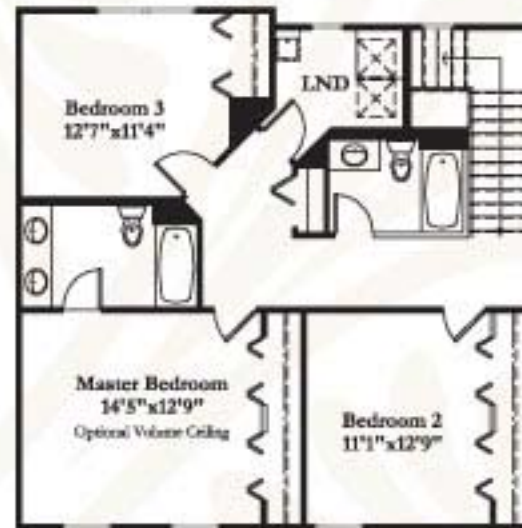

The Dartmouth

Included Plan

Standard First Floor

Standard 2nd Floor

Standard Basement with Crawl Space

West Point Gardens policy of continual improvement in design and construction requires that dimensions are approximate and subject to change. Specifications, equipment and prices may be subject to change by the developer without notice. Renderings are artist's conception only. Some optional features may be shown. 3.06